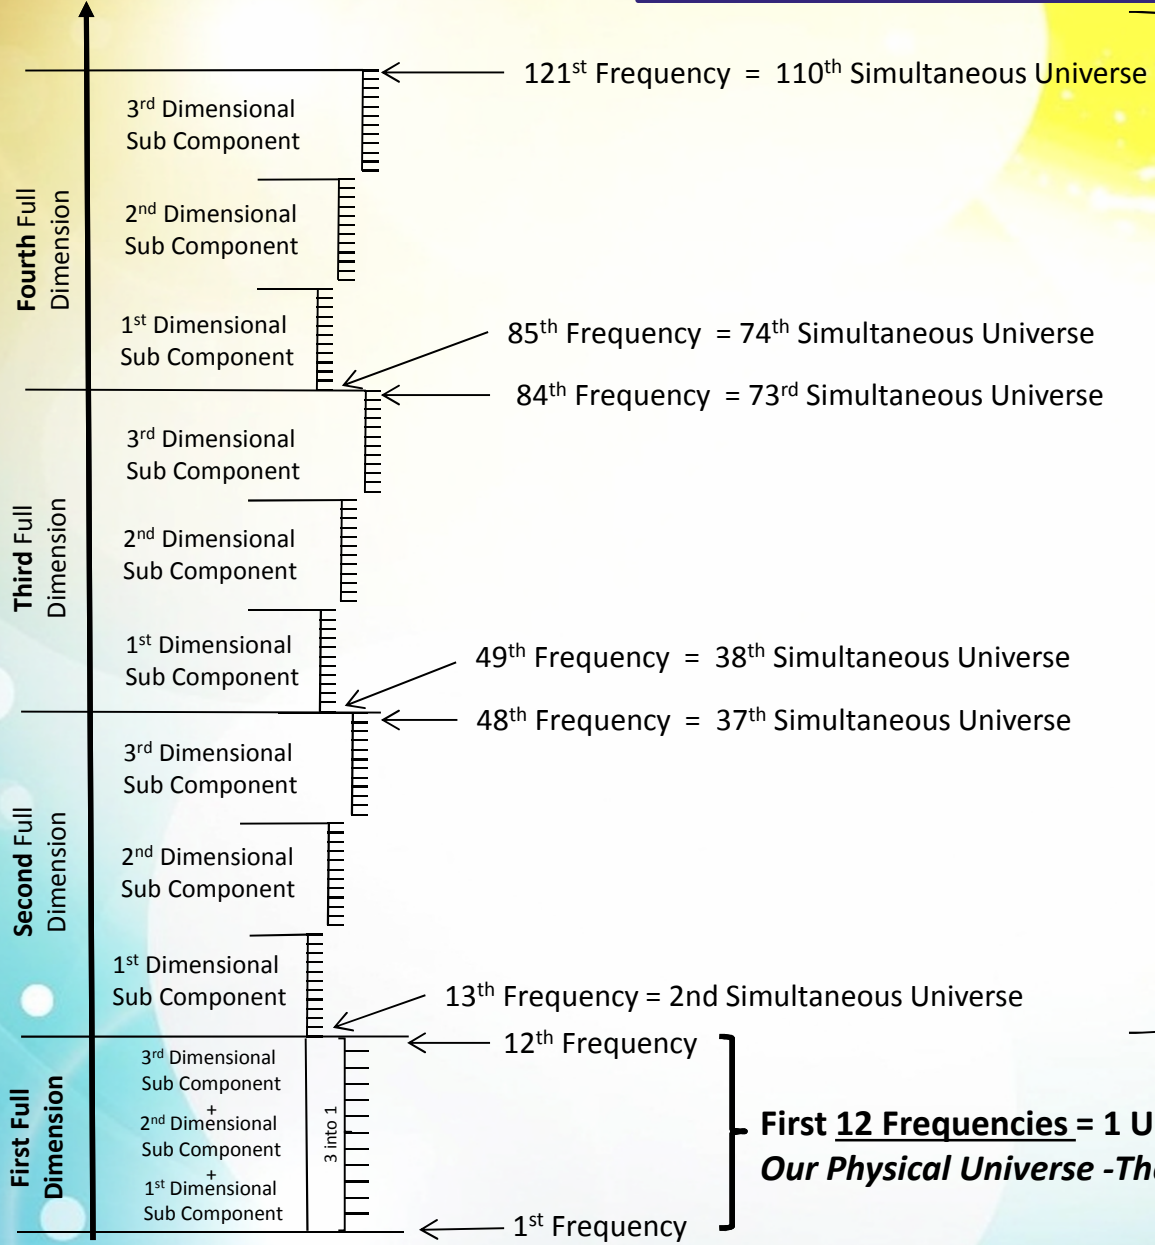

The Multiverse and Dimensions

- ☀️ **12 Dimensions** exist in **Our Source Entity's Multiverse**
- ☀️ Each **Dimension**, *except our own – the First* has the following structure
 - ☀️ Made up of **3 Sub-Dimensional** components
(Described as 'Tritaves' in channelled communications)
 - ☀️ Each **Sub Dimensional** component is made up of **12 Frequency Levels**
 - ☀️ **One Dimension = 36 Frequency Levels**

*The next two Frequency Levels 13 & 14
are where we will ascend into
(Reserved Frequencies in the 1st part of the 2nd full Dimension)*

Structure of the Multiverse

Under control of Our Source Entity

Has 12 Dimensions

= 11 Dimensions x 36 Frequency Levels

+ 1 Dimension x 12 Frequency Levels

= Total of 408 Frequency Levels

However only
397 Universes

Example Dimensions

Evolutionary Ascension Towards Full
and Total Communion with Our Source - God

Example of the Structure of the Multiverse

One Frequency
=
One Simultaneous Universe

First 12 Frequencies = 1 Universe
Our Physical Universe - The First Simultaneous Universe