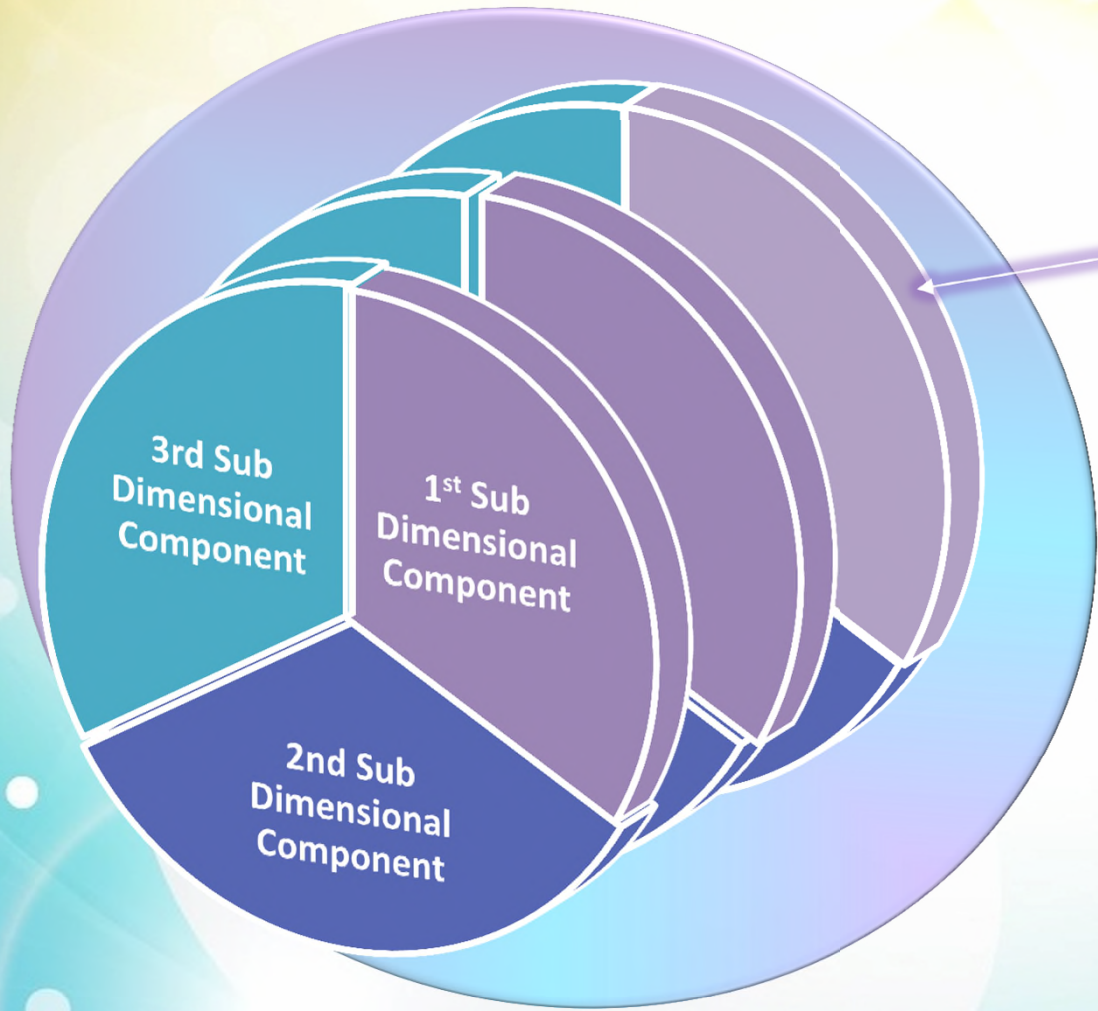

The Multiverse and Dimensions

- ☀️ **12 Dimensions** exist in **Our Source Entity's Multiverse**
- ☀️ Each **Dimension**, *except our own – the First* has the following structure
 - ☀️ Made up of **3 Sub-Dimensional** components
(Described as 'Tritaves' in channelled communications)
 - ☀️ Each **Sub Dimensional** component is made up of **12 Frequency Levels**
 - ☀️ **One Dimension = 36 Frequency Levels**

*The next two Frequency Levels 13 & 14
are where we will ascend into
(Reserved Frequencies in the 1st part of the 2nd full Dimension)*

Structure of the Multiverse

Under control of Our Source Entity

Has 12 Dimensions

= 11 Dimensions x 36 Frequency Levels

+ 1 Dimension x 12 Frequency Levels

= Total of 408 Frequency Levels

However only
397 Universes

Example Dimensions

Evolutionary Ascension Towards Full
and Total Communion with Our Source - God

Example of the Structure of the Multiverse

One Frequency
=
One Simultaneous Universe

First 12 Frequencies = 1 Universe
Our Physical Universe - The First Simultaneous Universe